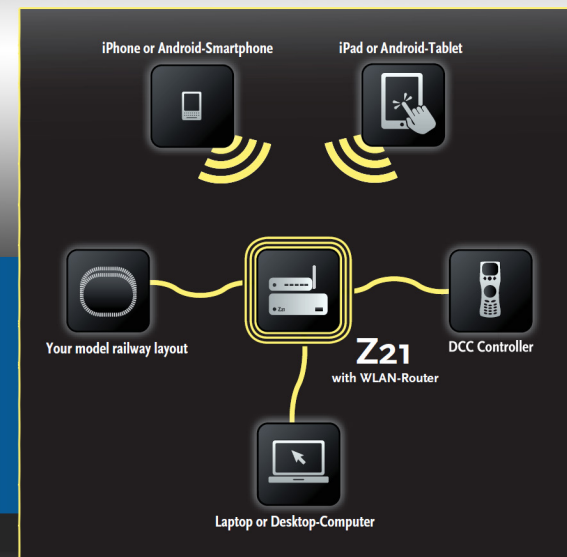

Z21

Z21

Digital System

Control your layout with style and ease...

Z21

Z21 Digital System

The latest generation of multi-protocol command station is the ideal control system for locomotives with DCC or Motorola decoders and the perfect control for all digital components.

The centre connects the system and the digital locomotives via Wi-Fi using a smartphone or tablet PC and the control apps installed there, either one of our digital cabs or Z21 Mobile App.

Simply put, you can control your Model Railway using your mobile phone or tablet.

Z21

Easy, intuitive control on smart phones and tablets

- Control your layout using your own smartphone or tablet.
- Select your locos on sight rather than needing to remember address numbers.
- Create an aerial view of your layout and position the points and accessories where they are on the layout.
- Many interfaces: LAN, 3-times-X bus, feedback, and Booster LocoNet bus, main (confirmable), Programming and update track (confirmable).
- Full programming capability.
- Easy to use graphical interface.
- Management of your entire locomotive library in a single application.
- Control switches, signals and many other digital components.
- For iPads and Android tablets.
- Includes: Z21 digital center, wireless router, laptop or desktop computer-powerful switch-mode power supply.

Z21

Control your layout with style and ease...

With full control of digital locomotives and accessories on your smart phone or tablet computer, the Z21 really is the next generation of DCC control.

Your Local **Z21** Stockist