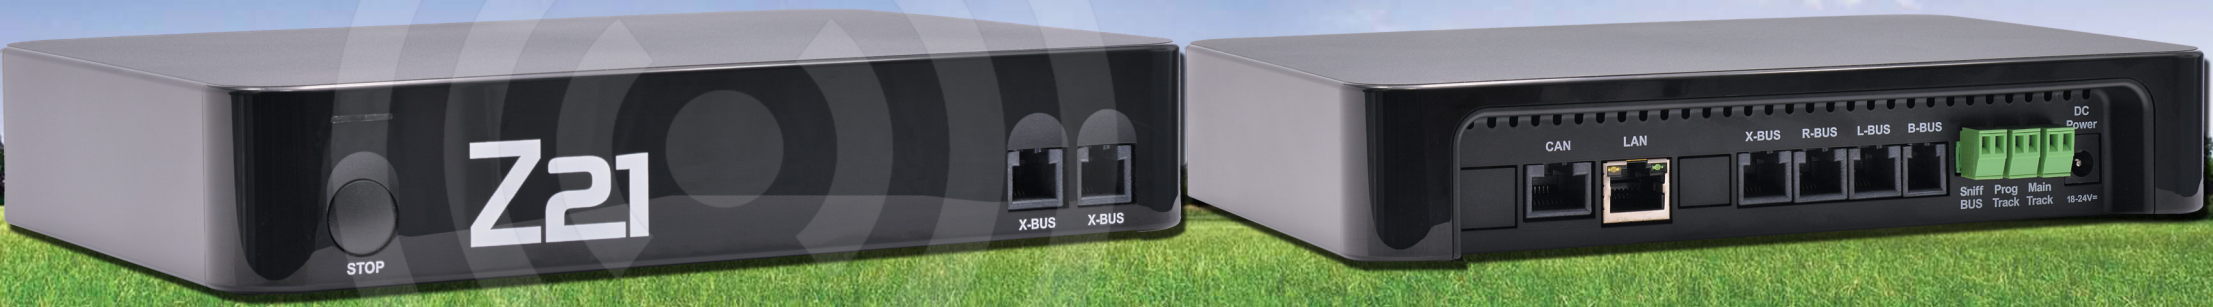

Z21

Z21

Digital System

Control your layout with style and ease...

Z21

Z21 Digital System

The latest generation of multi-protocol command station is the ideal control system for locomotives with DCC or Motorola decoders and the perfect control for all digital components.

The centre connects the system and the digital locomotives via Wi-Fi using a smartphone or tablet PC and the control apps installed there, either one of our digital cabs or Z21 Mobile App.

Simply put, you can control your Model Railway using your mobile phone or tablet.

Z21

Easy, intuitive control on smart phones and tablets

- Control your layout using your own smartphone or tablet.
- Select your locos on sight rather than needing to remember address numbers.
- Create an aerial view of your layout and position the points and accessories where they are on the layout.
- Many interfaces: LAN, 3-times-X bus, feedback, and Booster LocoNet bus, main (confirmable), Programming and update track (confirmable).
- Full programming capability.
- Easy to use graphical interface.
- Management of your entire locomotive library in a single application.
- Control switches, signals and many other digital components.
- For iPads and Android tablets.
- Includes: Z21 digital center, wireless router, laptop or desktop computer-powerful switch-mode power supply.

Z21

Control your layout with style and ease...

With full control of digital locomotives and accessories on your smart phone or tablet computer, the Z21 really is the next generation of DCC control.

Your Local **Z21** Stockist